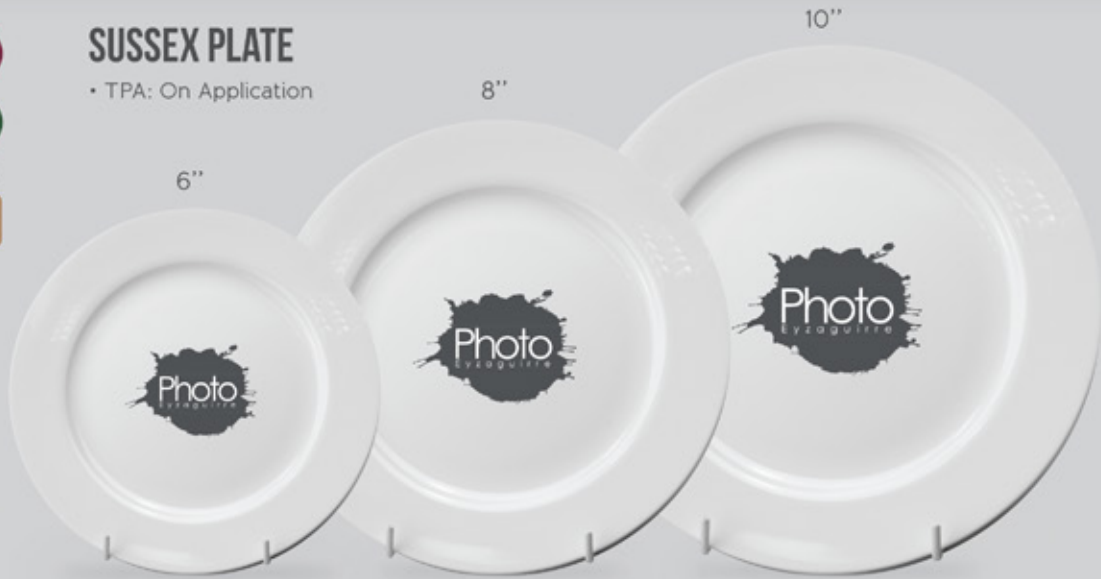

Tra

Dig

48

SUSSEX PLATE

• TPA: On Application